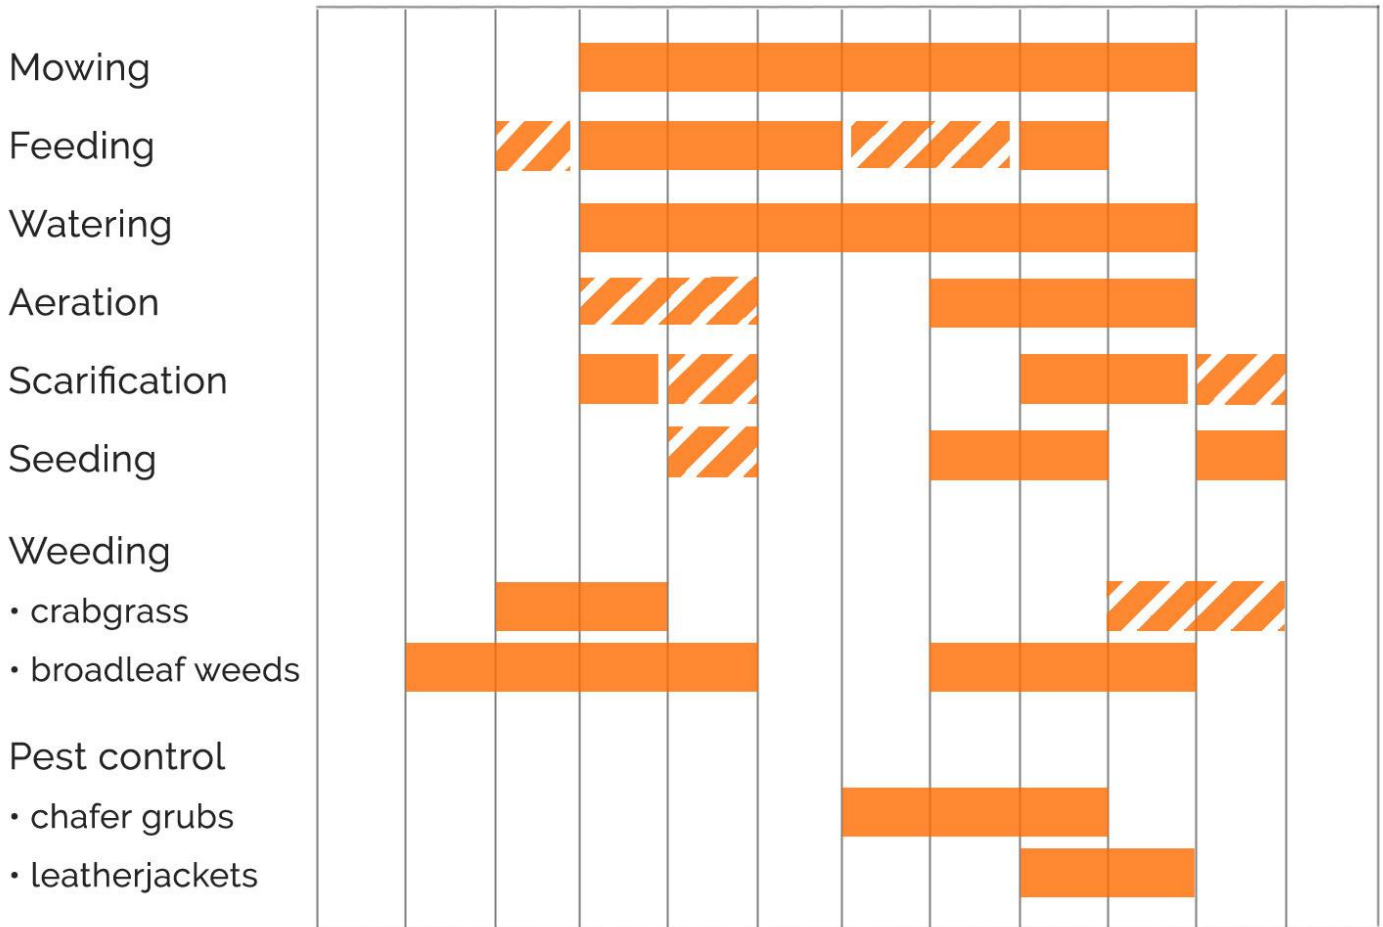

LAWNCARE CALENDAR

the main activities for any succesful lawn care

❄ Winter 🌸 Spring ☀ Summer 🍂 Autumn

Jan Feb Mar Apr May Jun Jul Aug Sept Oct Nov Dec

Best time

Acceptable time

PART OF

The information in this document is based on the seasons and dominant soil types in the UK. It should not be taken at face value and should instead be used for reference.

Sources:

<https://www.houselogic.com/by-room/yard-patio/lawn-maintenance-calendar/>

<https://www.gardenlines.co.uk/articles/lawn-mowers/lawn-care-calendar>

<https://www.rhs.org.uk/>